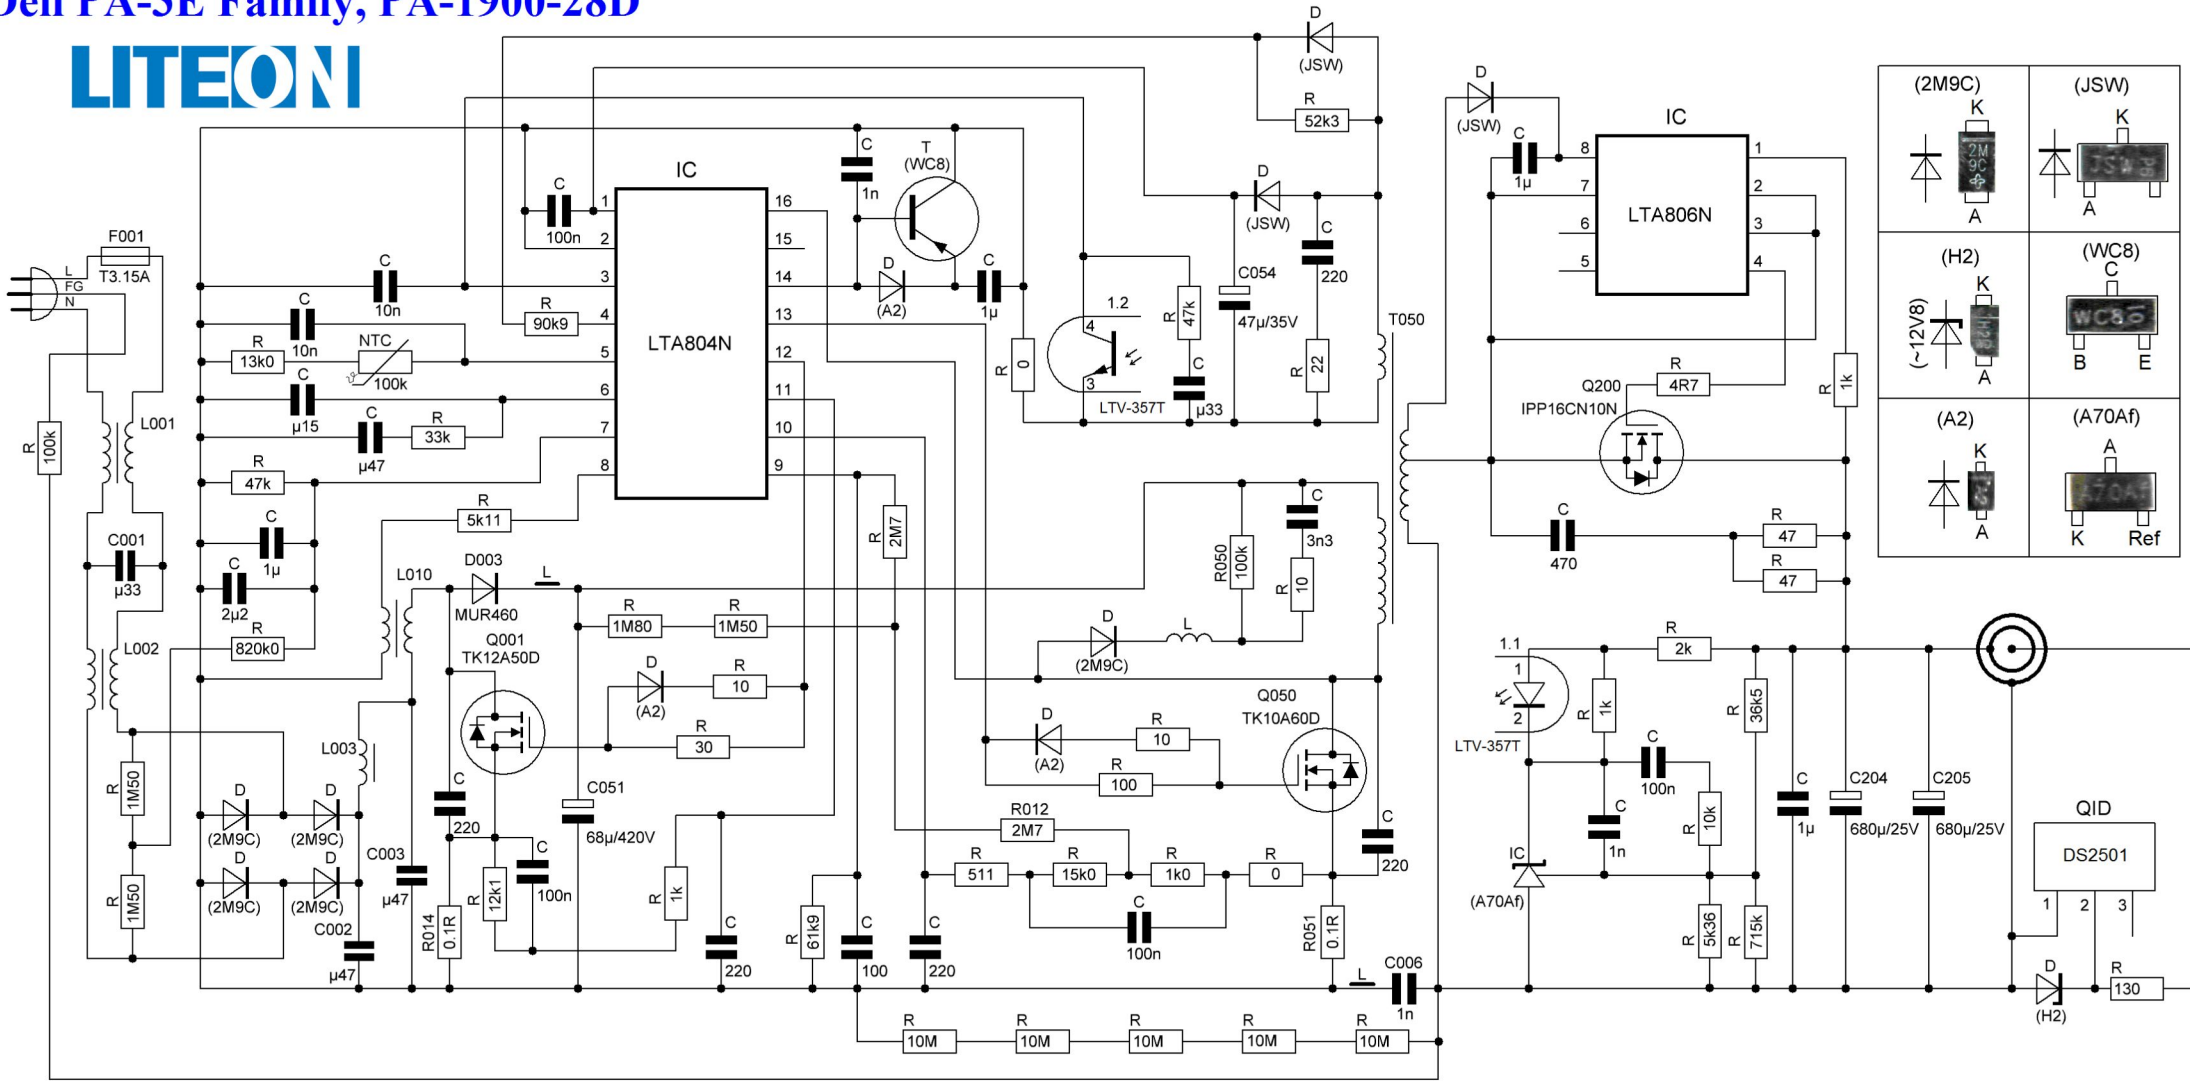

# Dell PA-3E Family, PA-1900-28D

(2M9C) K A	(JSW) K A
(H2) K A (~12V8)	(WC8) C B E
(A2) K A	(A70Af) A K Ref